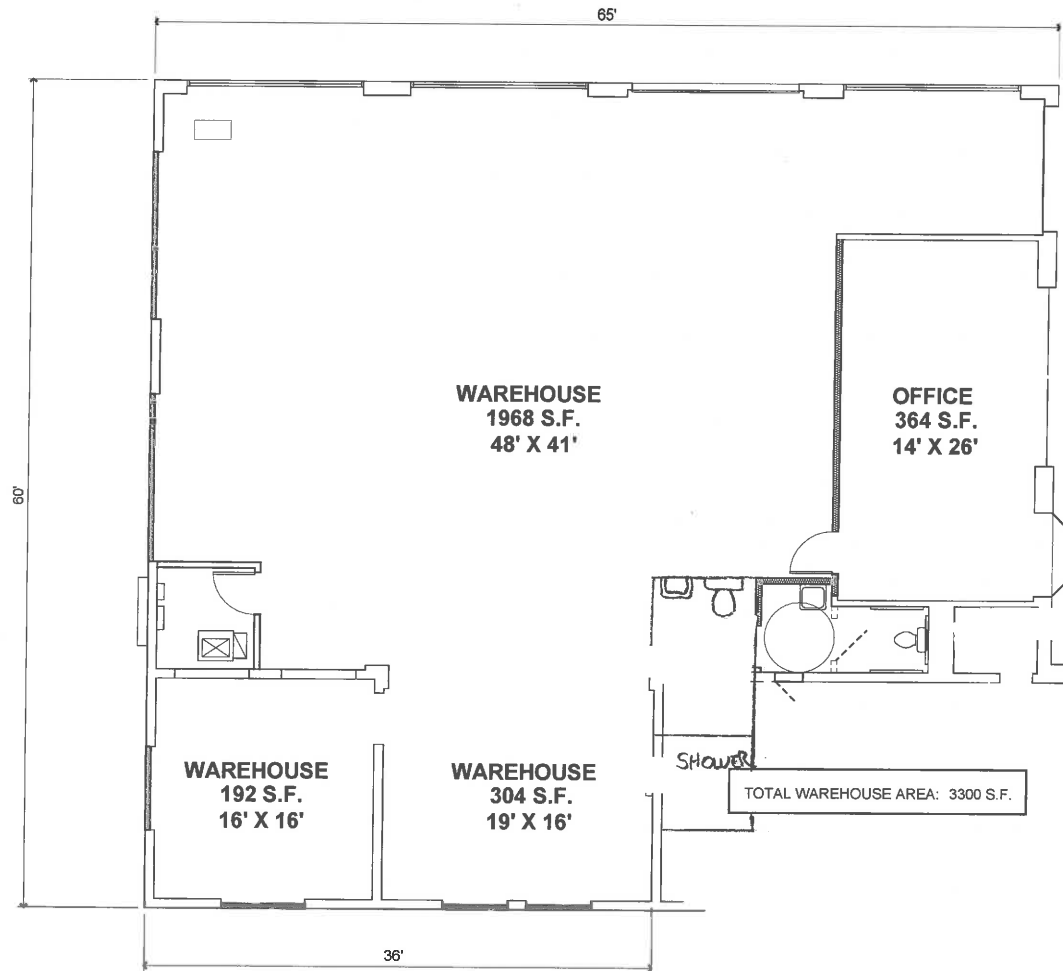

AVAILABLE FOR LEASE / DEVELOPMENT

CORNERSTONE STORAGE / RETAIL FACILITY

ADDRESS: 121 WEST CILICOTHE AVE.
BELLEFONTAINE, OHIO 43311

FOR MORE INFORMATION:
MATT BROWN
(937) 686.0231